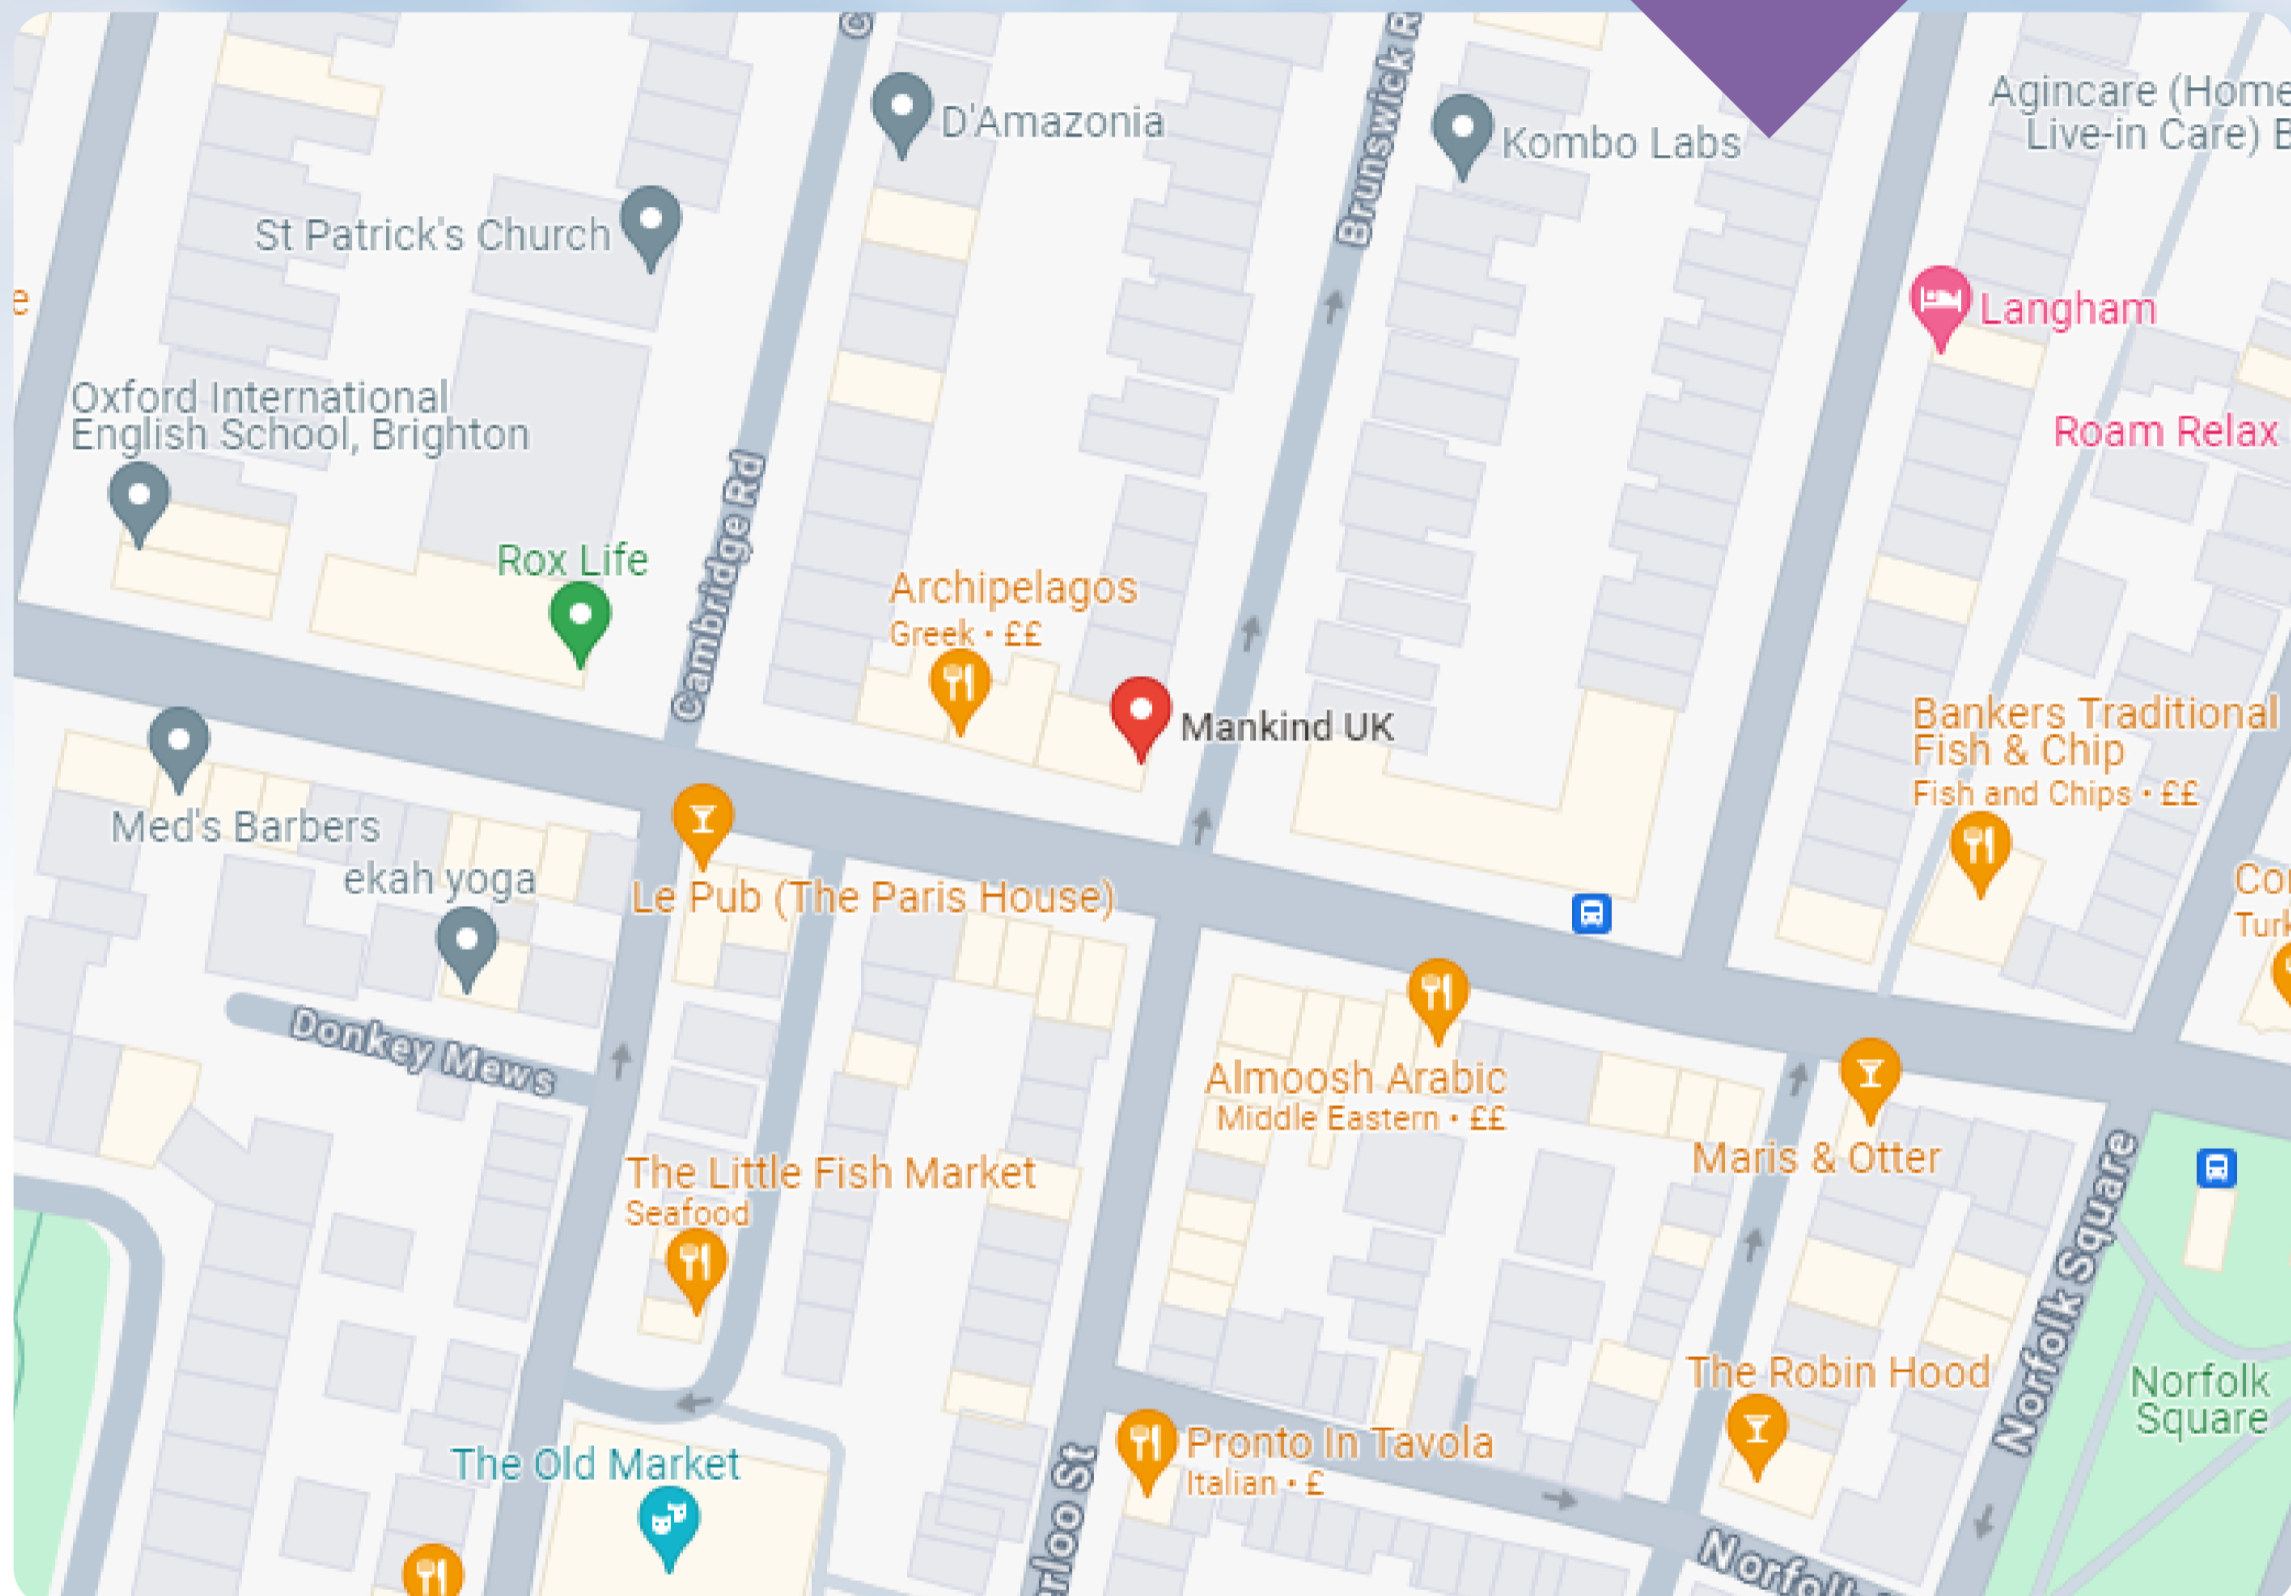

# 1 BRUNSWICK ROAD: ROAD:

Brighton  
and Hove  
Wellbeing  
Service

**MANKIND UK**  
1 Brunswick Road  
Hove  
BN3 1DG

## LOCATION:

- 1 Brunswick Road (Mankind) is at the corner of Brunswick Road and Western Road. If you are travelling from Churchill Square in the direction of Hove, it is on the right-hand side of the road next to The Co-operative Food (opposite the WellBN). You will need to enter through the open front door and press the Wellbeing buzzer on the left-hand side of the door directly ahead to gain access to the building.
- **Please be aware that there is limited waiting area space and arrive maximum 5-10 minutes early for your appointment.**

- The closest bus stop is Norfolk Square, which is approximately two minutes' walk away. Buses that stop here: 2, 2A, 1, 1A, 5, 5A, 5B, 6, 24, 46, 49, 81. For full details on Brighton & Hove buses please visit - <http://www.buses.co.uk>