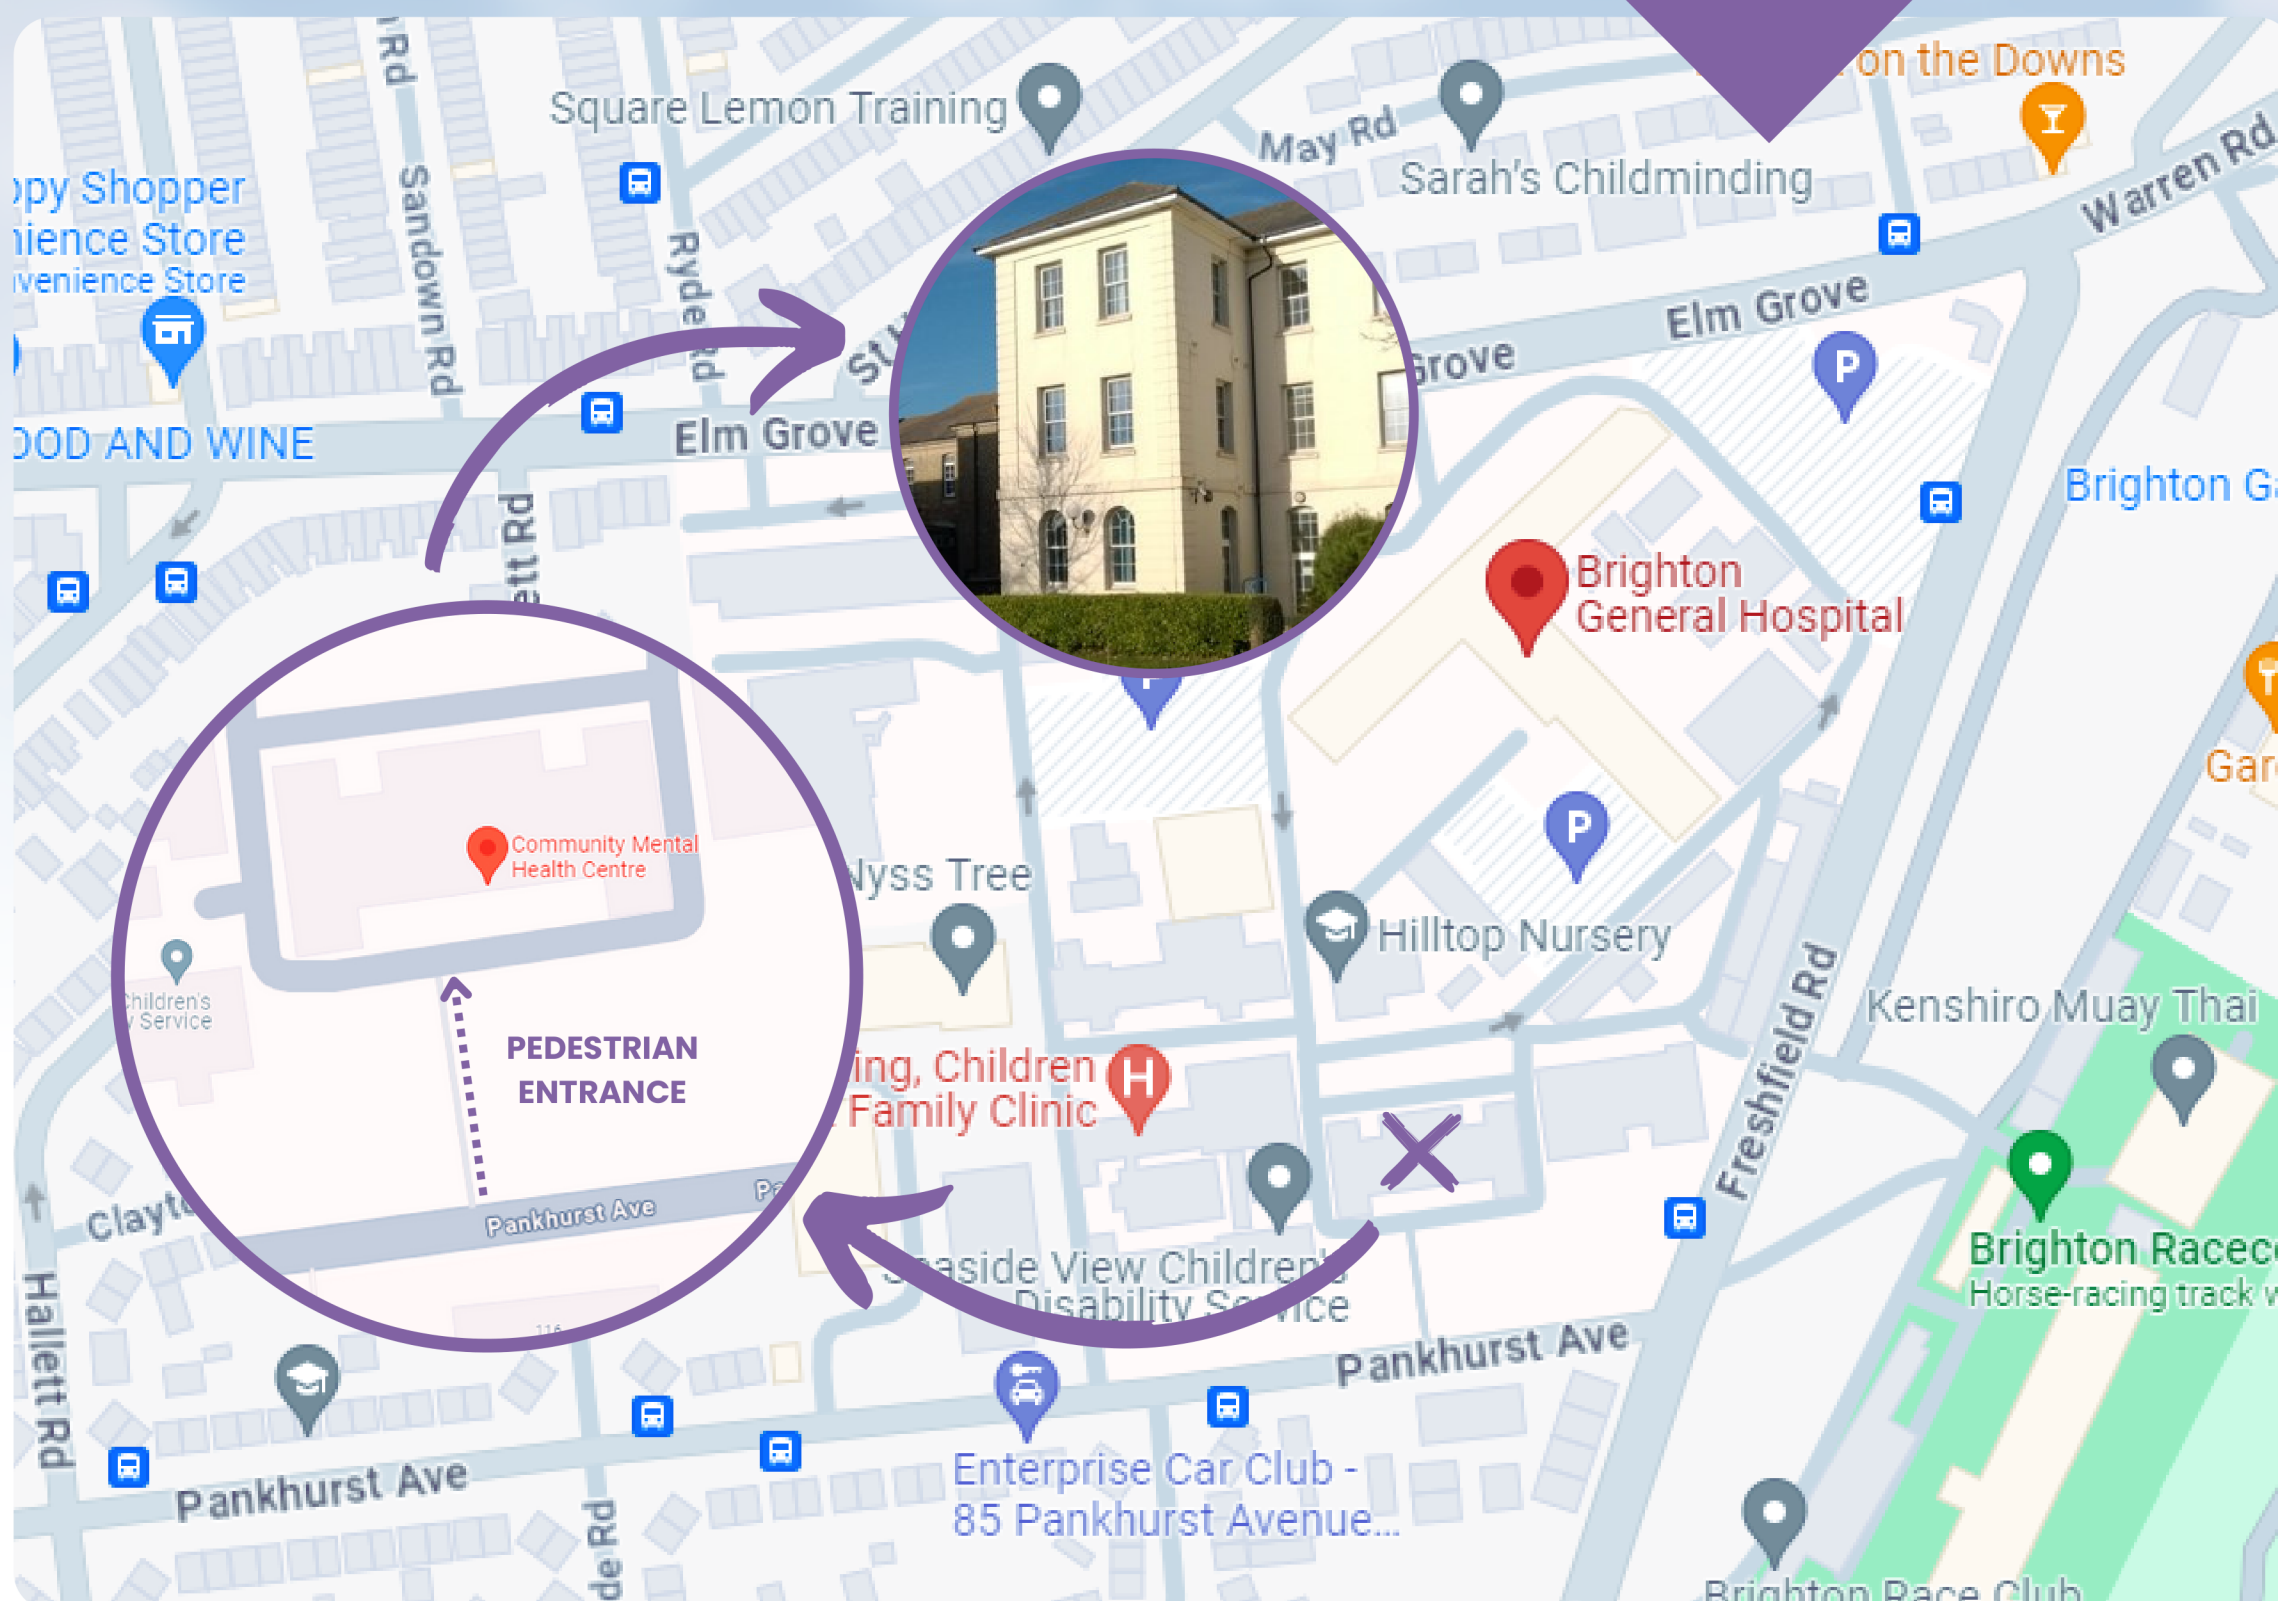

# EBMHC:

**EAST BRIGHTON MENTAL  
HEALTH CENTRE:**  
Brighton General Hospital  
Elm Grove  
Brighton  
East Sussex  
BN2 3EW

## LOCATION:

- If you take a look at the site map above, the East Brighton Mental Health Centre can be located on the site of the Brighton General Hospital.
- The hospital itself is next to Freshfield Road, between Elm Grove and Pankhurst Avenue.
- If you follow Elm Grove, off Lewes Road, the hospital will come up on the right.

## PLEASE BE AWARE:

- The reception at this location does not open until 08.30am
  - If your appointment is due to start before this time please just wait outside as your clinician will collect you at the time of your session.
- If you Google this location you need to search for 'East Brighton Mental Health Centre' and NOT the 'Community Mental Health Centre' as this will show you the wrong venue.

### **PARKING:**

- The car park is often full by 9am. Some free parking is available on Elm Grove & Pankhurst Avenue. Pankhurst Avenue is the best choice if there are any mobility issues.