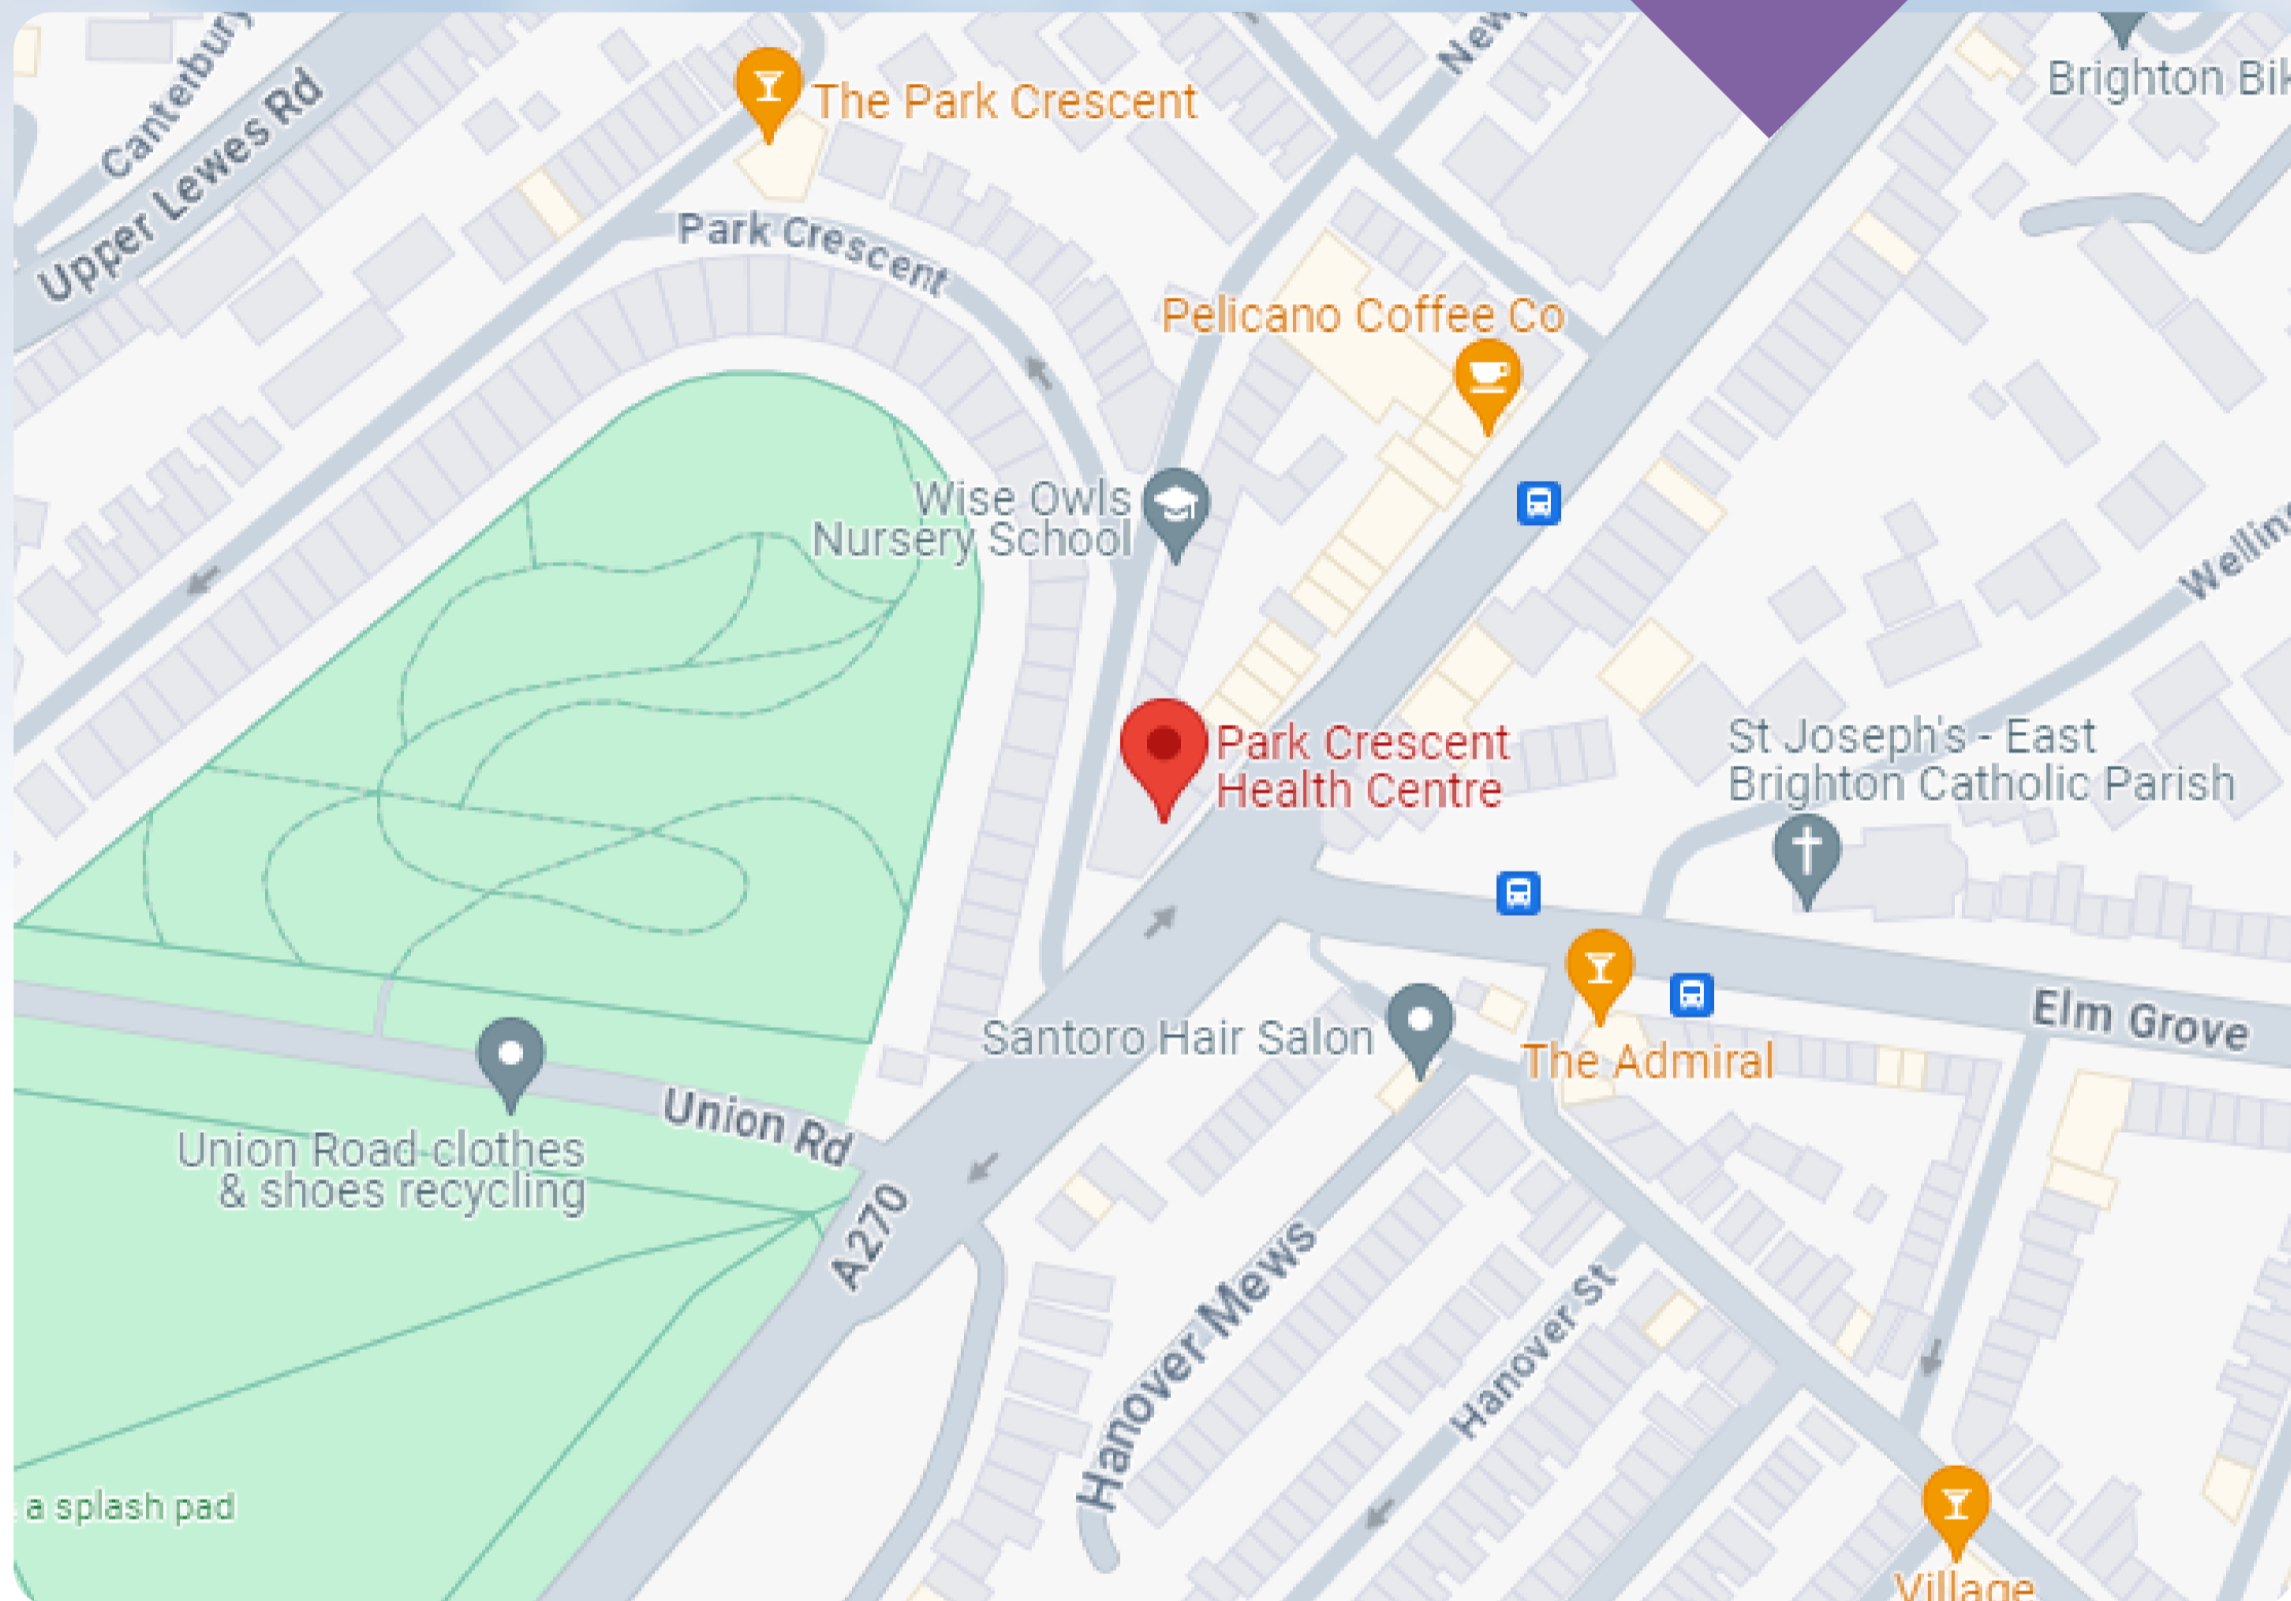

# PARK CRESCENT HEALTH CENTRE:

1 Lewes Road  
Brighton  
BN2 3HP

Brighton  
and Hove  
Wellbeing  
Service

## LOCATION:

- The Surgery is just up from The Level on Lewes Road, opposite the bottom of Elm Grove.
- It is a big white building on the corner attached to the Kamsons pharmacy (the surgery can be entered through the pharmacy).
- On the other side of the road is Fox & Sons Estate Agents.

## PARKING:

- Off-Street parking only on the roads around: metered and some free spots.

**PUBLIC TRANSPORT:**

- Number 49, 24, 48, 28, 25 bus and more stop nearby on Lewes Road. For full details on Brighton & Hove buses please visit - <http://www.buses.co.uk>