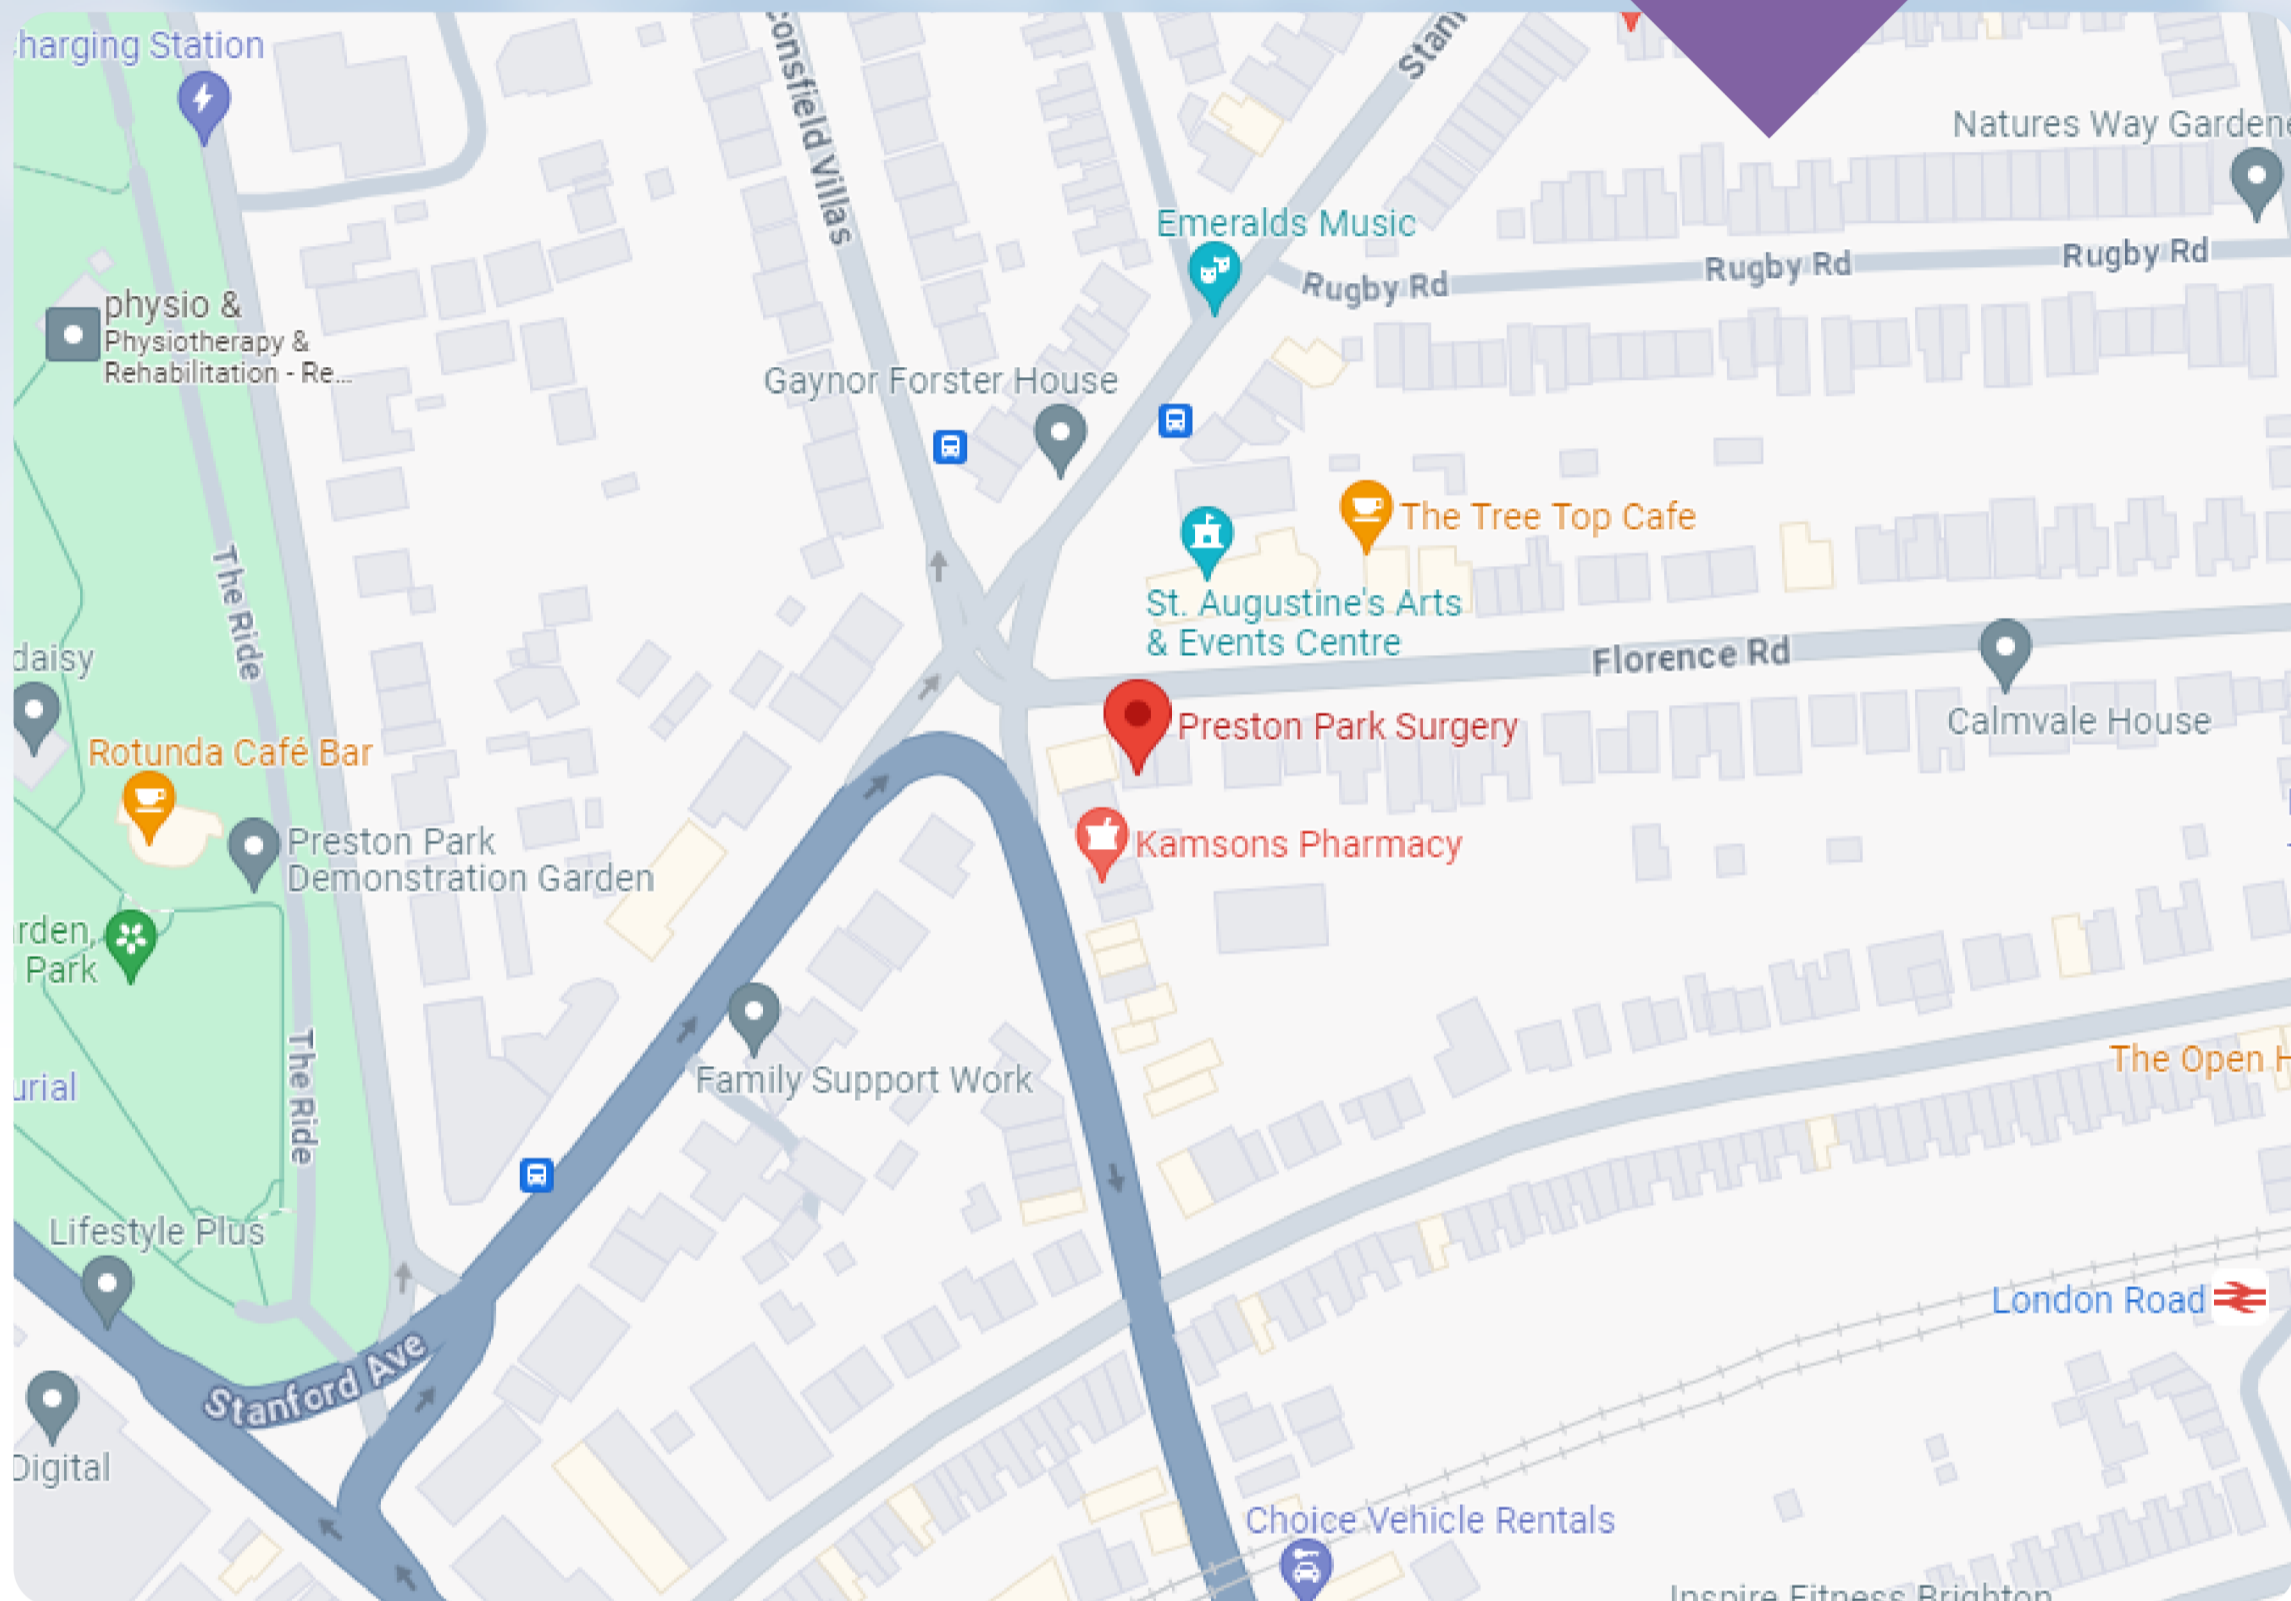

PRESTON PARK SURGERY:

2a Florence Road
Brighton
BN1 6DP

LOCATION:

- The surgery is on the corner of Florence Road and Stanford Avenue.
- It is on the one way system, next door to Kamsons Chemist and opposite a large church.
- Fiveways Play Centre is a little further up Florence Road from the Surgery.

Please do not attend your appointment if you are showing any symptoms of COVID-19.

MOBILITY ACCESS:

- There is a slope to the door at the side entrance but there is no lift available.
- The surgery is a converted house with a flight of stairs to the first floor.
- If you have mobility issues, please contact the team on 0300 002 0060, the surgery has some ground floor rooms available.

PARKING:

- On-street parking only. Some side roads are non-permit holder.
- However, it is a little difficult to find free spaces nearby.

PUBLIC TRANSPORT:

- London Road train station is very nearby. Bus 56, 5A, 5B & 5 all stop within 100 yards. For full details on Brighton & Hove buses please visit - <http://www.buses.co.uk>