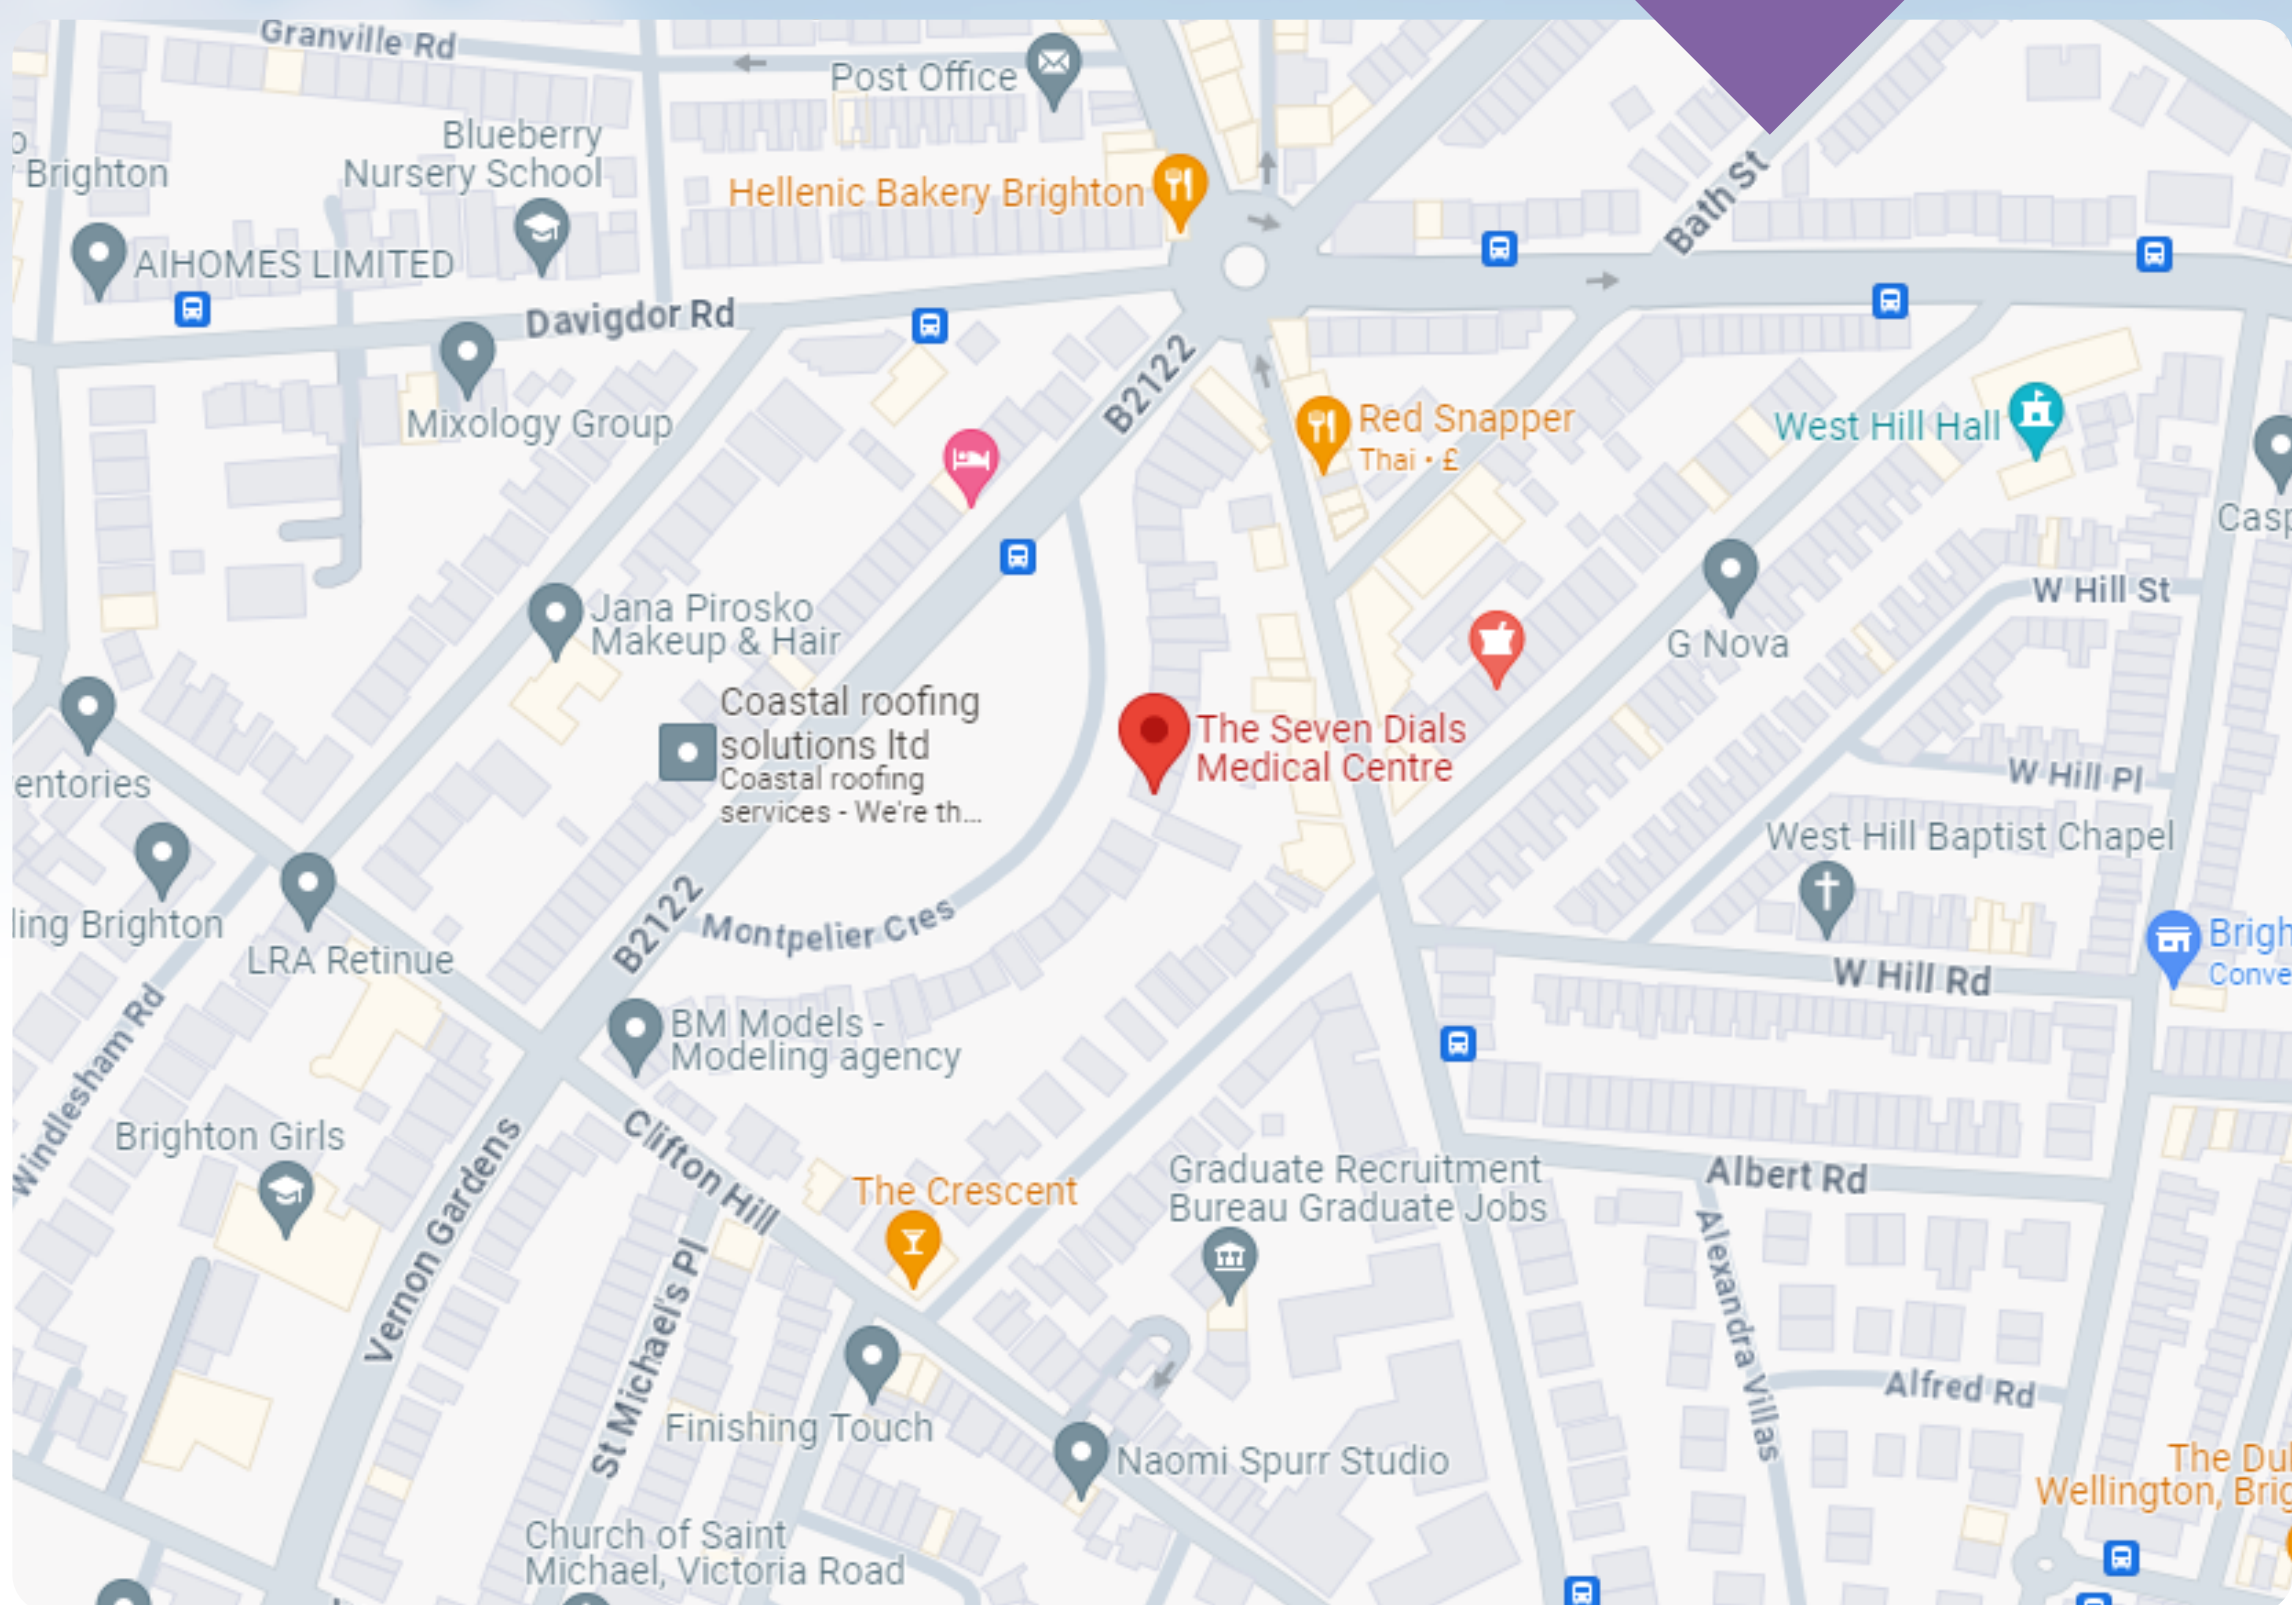

# SEVEN DIALS MEDICAL CENTRE:

24 Montpelier Crescent  
Seven Dials  
Brighton  
East Sussex  
BN1 3JJ

Brighton  
and Hove  
Wellbeing  
Service

## LOCATION:

- To reach the surgery, leave the Seven Dials roundabout onto Vernon Terrace and take the first left to Montpelier Crescent.
- Traveling in this direction, the building is located on the left.
- Ashton's Pharmacy is nearby.

**PARKING:**

- Pay & Display: available 2 roads away on Nizells Avenue for £1 per hour.

**PUBLIC TRANSPORT:**

- Number 7 Bus stops very nearby. All major bus routes have stops on Western road. Brighton Station is a 10-15 min walk away. For full details on Brighton & Hove buses please visit - <http://www.buses.co.uk>